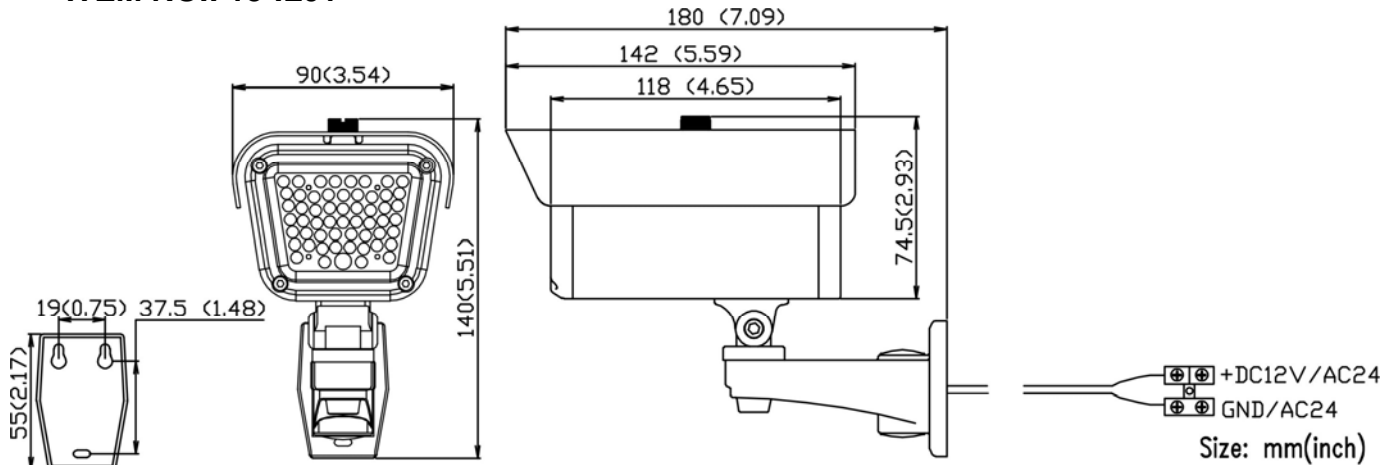

INFRARED LED ILLUMINATOR

● ITEM NO.: 15-IL01

● FUTURES

1. IP66 aluminum fashion housing
2. Build-in 55 PCs IR LED
3. IR Effect Degree is 80°(Outdoor)
4. IR Effect Distance is 45M (147.5ft) (Outdoor)
5. Dual power :DC12V/AC24V

● PACKING

- | | |
|---------------------------|-----|
| 1. Illuminator | X 1 |
| 2. User Manual | X 1 |
| 3. Hexagonal Wrench | X1 |
| 4. Screw | X3 |
| 5. Plastic-Conical-Anchor | X3 |
| 6. Mounting drawing paper | X1 |

● SPECIFICATIONS

ITEM	15-IL01
Type	Outdoor
Luminaire	850nm IR
Angle	80°(Outdoor)
Emissive Power	8.8W
Outdoor Distance	45M (147.5ft) (Outdoor)
Control	CDS/10Lux
Power supply	DC12V±10%/AC24V±10%
Current Consumption	DC380mA/ AC500mA(MAX)
Dimension	180×140×90mm(7.09"×5.51"×3.54")
Weight	750g (26.5oz)
Storage Temperature	-30~+60°C (-22~+140°F)
Operating Temperature	-30~+40°C (-22~+104°F)