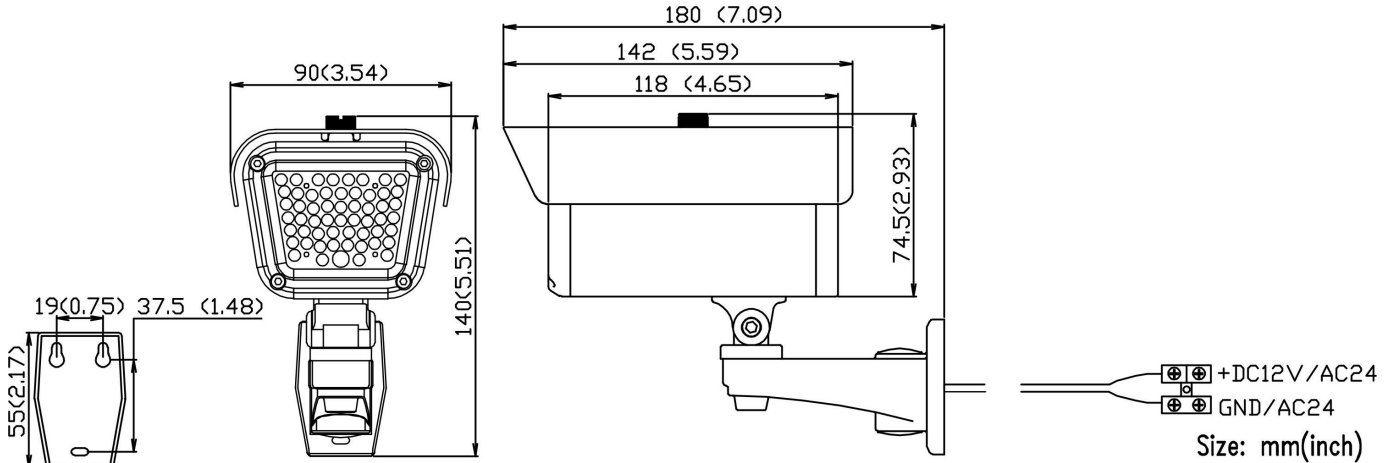

INFRARED LED ILLUMINATOR

● ITEM NO.: 15-IL01

● FEATURES

1. IP66 aluminum fashion housing
2. Build-in 55 PCs IR LED
3. IR Effect Degree is 80°(Outdoor)
4. IR Effect Distance is 45M (147.5ft) (Outdoor)
5. Dual power :DC12V/AC24V

● PACKING

- | | |
|---------------------------|-----|
| 1. Illuminator | X 1 |
| 2. User Manual | X 1 |
| 3. Hexagonal Wrench | X1 |
| 4. Screw | X3 |
| 5. Plastic-Conical-Anchor | X3 |
| 6. Mounting drawing paper | X1 |

● SPECIFICATIONS

ITEM	15-IL01
IP Rating	IP66
Type	Outdoor
Luminaire	850nm IR
Angle	80°(Outdoor)
Emissive Power	8.8W
Outdoor Distance	45M (147.5ft) (Outdoor)
Control	CDS/10Lux
Power supply	DC12V±10%/AC24V±10%
Current Consumption	DC410mA/ AC320mA(MAX)
Dimension	180×140×90mm(7.09"×5.51"× 3.54")
Weight	750g (26.5oz)
Storage Temperature	-30~+60°C (-22~+140°F)
Operating Temperature	-30~+40°C (-22~+104°F)